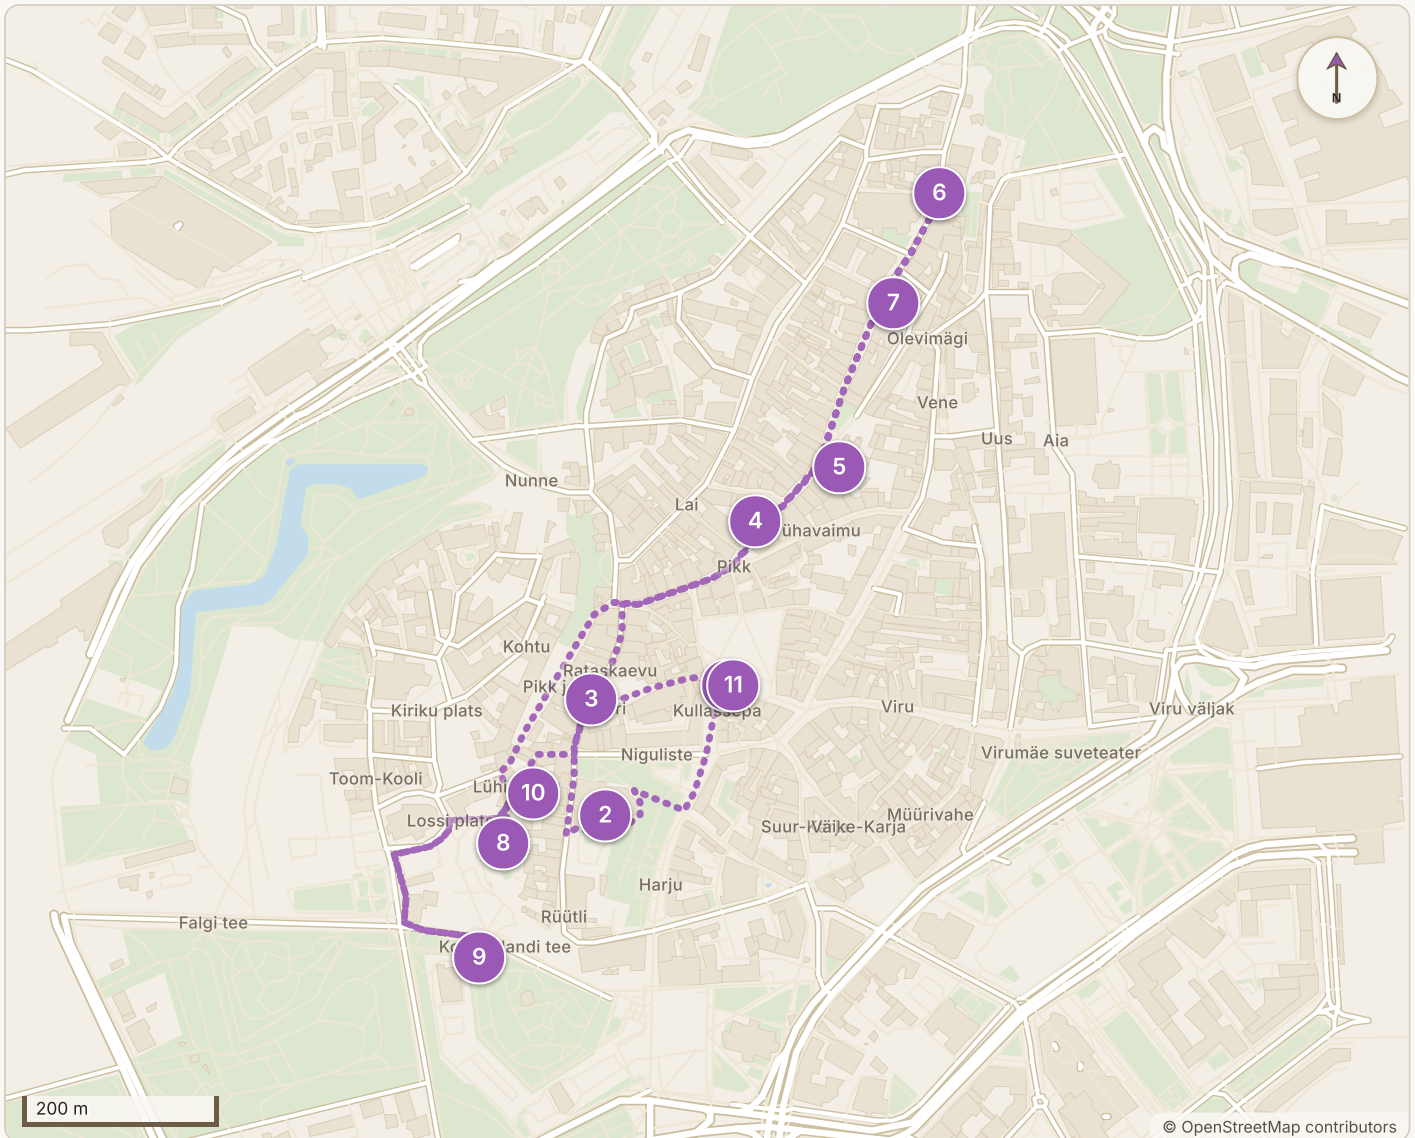

MYTHS & LEGENDS

11 stops · 2.9 km · 60 min

STOPS, IN ORDER

- | | | | |
|---|---------------------|----|-------------------------|
| 1 | Town Hall Square | 7 | St Olaf's Church |
| 2 | St Nicholas' Church | 8 | The Black Monk |
| 3 | Rataskaevu 16 | 9 | Kiek in de Kök |
| 4 | Holy Spirit Church | 10 | The Eye of the Needle |
| 5 | The Peeping Tom | 11 | The Ghost of the Square |
| 6 | The Three Sisters | | |

Scan to open the
narrated audio tour